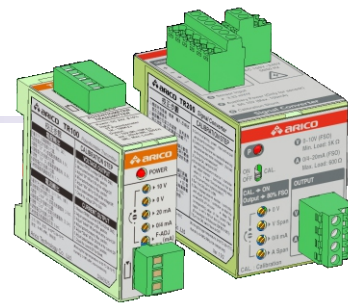

TR100/TR200

訊號轉換器 Signal Transmitter

規格 Specification

	TR100	TR200
電源 Power Supply	24 Vdc \pm 10% , 反接保護、接地隔離 wrong polarity protection, grounding isolation	AC 110 V ~ 220 V \pm 10% 50/60 Hz/ DC 24 V \pm 10%
消耗功率 Power Dissipation	< 2.5 W	< 4 W
輸入 Input	三端子型 1 K ~ 100 k Ω 位置尺 (電位計) 3 terminal linear 1 K ~ 100 k Ω potentiometer sensors	0 ~ 33.3 mV
輸出 Output	0 ~ 10 V (Non-linearity: < 0.02% full scale), 0/4 ~ 20 mA (Non-linearity: < 0.03% full scale)	0 ~ 10 V (Non-linearity: < 1% full scale), 0/4 ~ 20 mA (Non-linearity: < 1% full scale) DC 10 V \pm 5%
精確度 Accuracy	\pm 0.1% full scale	\pm 1% full scale (at 23°C)
反應時間 Reaction Time		< 100 ms
工作溫度 Working Temperature		0 ~ 50°C
儲存溫度 Storage Temperature		-20 ~ 70°C
工作濕度 Humidity		0 ~ 90% RH non-condensing
重量 Weight	80 g (含連接器 Including connector)	100 g (含連接器 Including connector)
安裝 Mounting	DIN-35 mm rail	DIN-35 mm rail

尺寸 Dimension unit: mm

❖ 面板說明 Faceplate Description

- ① 電源及輸出端子
Power supply and output terminals
- ② 位置尺 (電位計) 輸入端子
Displacement transducer input terminals
- ③ 電源指示燈 Power indicator
- ④ 10 V adjustable VR
- ⑤ 0 V adjustable VR
- ⑥ 20 mA adjustable VR
- ⑦ 0/4 mA adjustable VR
- ⑧ 20 mA fine adjust VR

- ① Power supply AC 110 V~220 V \pm 10% 50/60 Hz/DC 24 V \pm 10%
- ② 0 ~ 33.3 mV input
- ③ 輔助電源 Auxiliary power DC 10 V \pm 5%
- ④ 壓力計校正端子 Pressure transducer calibration terminal
- ⑤ 電源指示燈 Auxiliary power indicator
- ⑥ 壓力計校正開關 (CAL) Pressure transducer calibration switch
- ⑦ 0 V adjustable VR
- ⑧ 10 V adjustable VR
- ⑨ 0/4 mA adjustable VR
- ⑩ 20 mA adjustable VR
- ⑪ 0 ~ 10 V output
- ⑫ 0/4 ~ 20 mA output