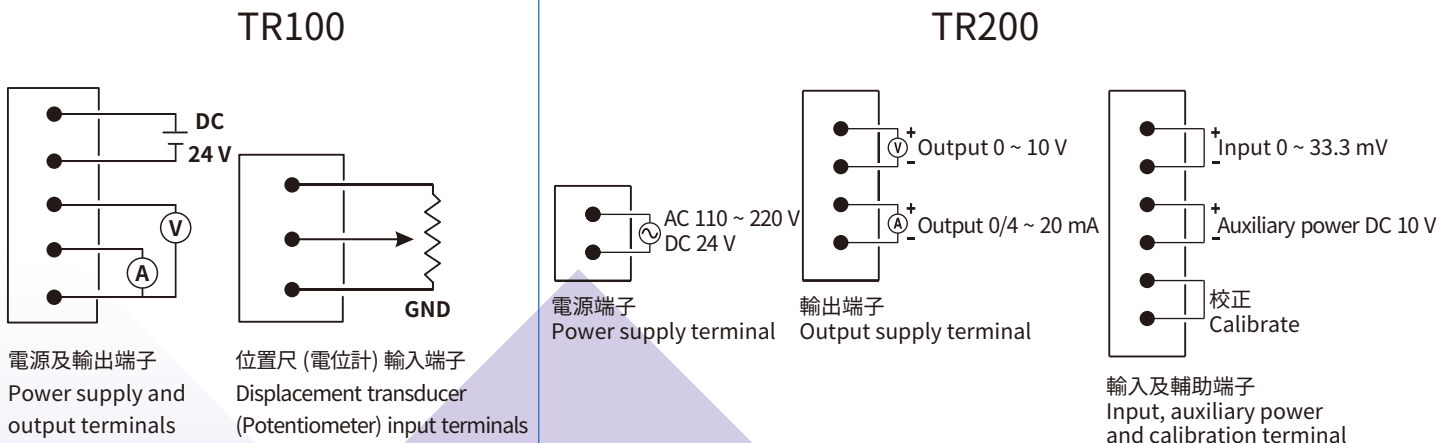

❖ 接線說明 Wiring

ARICO
長新科技股份有限公司
ARICO TECHNOLOGY CO., LTD.

總公司【Headquarters】

☎ +886-2-2910-1266

☎ +886-2-2915-9434

✉ info@arico.com.tw

📍 231028 新北市新店區寶橋路 235 巷 1 弄 1 號 8 樓
8F., No. 1, Alley 1, Lane 235, Baoqiao Rd.,
Xindian Dist., New Taipei City 231028, Taiwan

🌐 www.arico.com.tw/www.arico.tw

台北工廠【Taipei Factory】

☎ +886-2-2910-1077

☎ +886-2-2910-1056

台中分公司【Taichung Branch】

☎ +886-4-2291-7011

☎ +886-4-2292-4021

台南分公司【Tainan Branch】

☎ +886-6-253-9940

☎ +886-6-253-9945

華南總經銷

東莞亞洛克【Dongguan】

☎ +86-769-8390-2101~3

☎ +86-769-8398-8791

華東總經銷

上海瑞昂【Shanghai】

☎ +86-21-6111-5256~9

☎ +86-21-6227-0065