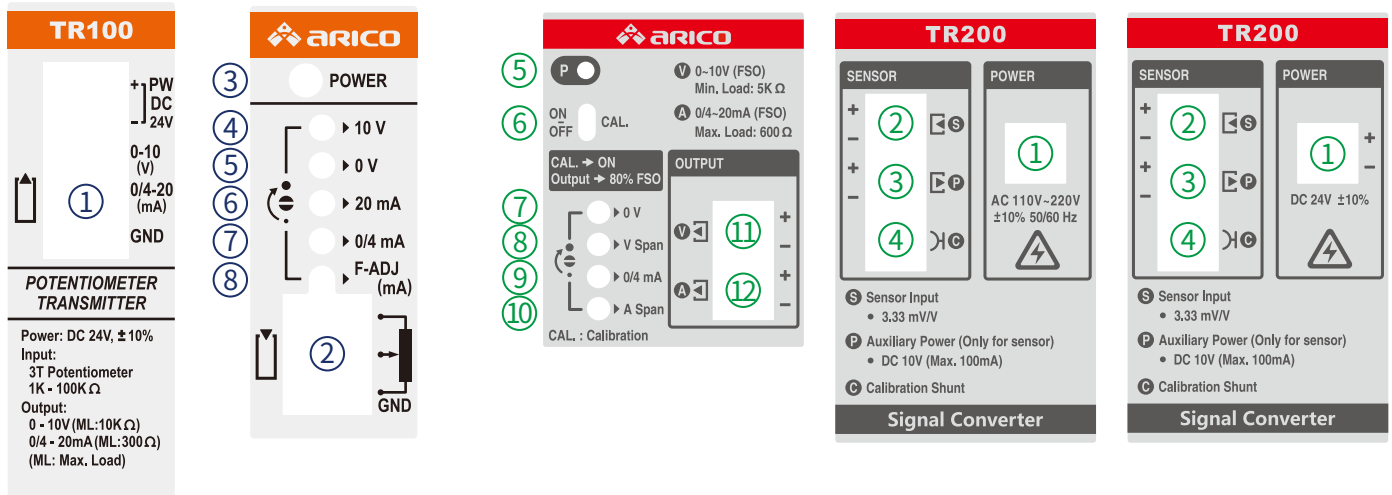

TR100/TR200

訊號轉換器 Signal Transmitter

規格 Specification

	TR100	TR200
電源 Power Supply	24 Vdc \pm 10% , 反接保護、接地隔離 wrong polarity protection, grounding isolation	AC 110 V ~ 220 V \pm 10% 50/60 Hz/ DC 24 V \pm 10%
消耗功率 Power Dissipation	< 2.5 W	< 4 W
輸入 Input	三端子型 1 K ~ 100 k Ω 位置尺 (電位計) 3 terminal linear 1 K ~ 100 k Ω potentiometer sensors	0 ~ 33.3 mV
輸出 Output	0 ~ 10 V (Non-linearity: < 0.02% full scale), 0/4 ~ 20 mA (Non-linearity: < 0.03% full scale)	0 ~ 10 V (Non-linearity: < 1% full scale), 0/4 ~ 20 mA (Non-linearity: < 1% full scale) DC 10 V \pm 5%
精確度 Accuracy	\pm 0.1% full scale	\pm 1% full scale (at 23°C)
反應時間 Reaction Time		< 100 ms
工作溫度 Working Temperature		0 ~ 50°C
儲存溫度 Storage Temperature		-20 ~ 70°C
工作濕度 Humidity		0 ~ 90% RH non-condensing
重量 Weight	80 g (含連接器 Including connector)	100 g (含連接器 Including connector)
安裝 Mounting	DIN-35 mm rail	DIN-35 mm rail

尺寸 Dimension unit: mm

❖ 面板說明 Faceplate Description

- ① 電源及輸出端子
Power supply and output terminals
- ② 位置尺 (電位計) 輸入端子
Displacement transducer input terminals
- ③ 電源指示燈 Power indicator
- ④ 10 V adjustable VR
- ⑤ 0 V adjustable VR
- ⑥ 20 mA adjustable VR
- ⑦ 0/4 mA adjustable VR
- ⑧ 20 mA fine adjust VR

- ① Power supply AC 110 V~220 V \pm 10% 50/60 Hz/DC 24 V \pm 10%
- ② 0 ~ 33.3 mV input
- ③ 輔助電源 Auxiliary power DC 10 V \pm 5%
- ④ 壓力計校正端子 Pressure transducer calibration terminal
- ⑤ 電源指示燈 Auxiliary power indicator
- ⑥ 壓力計校正開關 (CAL) Pressure transducer calibration switch
- ⑦ 0 V adjustable VR
- ⑧ 10 V adjustable VR
- ⑨ 0/4 mA adjustable VR
- ⑩ 20 mA adjustable VR
- ⑪ 0 ~ 10 V output
- ⑫ 0/4 ~ 20 mA output