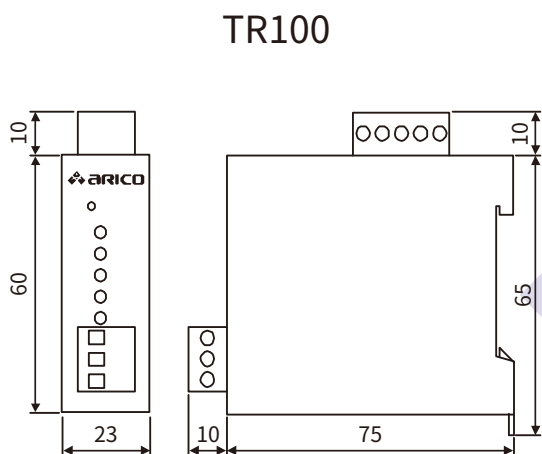

TR100/TR200

訊號轉換器 Signal Transmitter

規格 Specification

	TR100	TR200
電源 Power Supply	24 Vdc \pm 10% , 反接保護、接地隔離 wrong polarity protection, grounding isolation	AC 110 V ~ 220 V \pm 10% 50/60 Hz/ DC 24 V \pm 10%
消耗功率 Power Dissipation	< 2.5 W	< 4 W
輸入 Input	三端子型 1 K ~ 100 k Ω 位置尺 (電位計) 3 terminal linear 1 K ~ 100 k Ω potentiometer sensors	0 ~ 33.3 mV
輸出 Output	0 ~ 10 V (Non-linearity: < 0.02% full scale), 0/4 ~ 20 mA (Non-linearity: < 0.03% full scale)	0 ~ 10 V (Non-linearity: < 1% full scale), 0/4 ~ 20 mA (Non-linearity: < 1% full scale) DC 10 V \pm 5%
精確度 Accuracy	\pm 0.1% full scale	\pm 1% full scale (at 23°C)
反應時間 Reaction Time		< 100 ms
工作溫度 Working Temperature		0 ~ 50°C
儲存溫度 Storage Temperature		-20 ~ 70°C
工作濕度 Humidity		0 ~ 90% RH non-condensing
重量 Weight	80 g (含連接器 Including connector)	100 g (含連接器 Including connector)
安裝 Mounting	DIN-35 mm rail	DIN-35 mm rail

尺寸 Dimension unit: mm

❖ 面板說明 Faceplate Description

- ① 電源及輸出端子
Power supply and output terminals
- ② 位置尺 (電位計) 輸入端子
Displacement transducer input terminals
- ③ 電源指示燈 Power indicator
- ④ 10 V adjustable VR
- ⑤ 0 V adjustable VR
- ⑥ 20 mA adjustable VR
- ⑦ 0/4 mA adjustable VR
- ⑧ 20 mA fine adjust VR

- ① Power supply AC 110 V~220 V \pm 10% 50/60 Hz/DC 24 V \pm 10%
- ② 0 ~ 33.3 mV input
- ③ 輔助電源 Auxiliary power DC 10 V \pm 5%
- ④ 壓力計校正端子 Pressure transducer calibration terminal
- ⑤ 電源指示燈 Auxiliary power indicator
- ⑥ 壓力計校正開關 (CAL) Pressure transducer calibration switch
- ⑦ 0 V adjustable VR
- ⑧ 10 V adjustable VR
- ⑨ 0/4 mA adjustable VR
- ⑩ 20 mA adjustable VR
- ⑪ 0 ~ 10 V output
- ⑫ 0/4 ~ 20 mA output