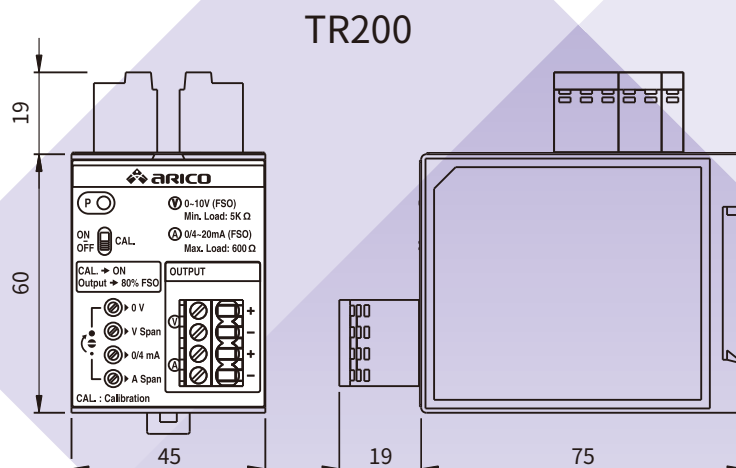

TR100/TR200

訊號轉換器 Signal Transmitter

規格 Specification

	TR100	TR200
電源 Power Supply	24 Vdc \pm 10% , 反接保護、接地隔離 wrong polarity protection, grounding isolation	AC 110 V ~ 220 V \pm 10% 50/60 Hz/ DC 24 V \pm 10%
消耗功率 Power Dissipation	< 2.5 W	< 4 W
輸入 Input	三端子型 1 K ~ 100 k Ω 位置尺 (電位計) 3 terminal linear 1 K ~ 100 k Ω potentiometer sensors	0 ~ 33.3 mV
輸出 Output	0 ~ 10 V (Non-linearity: < 0.02% full scale), 0/4 ~ 20 mA (Non-linearity: < 0.03% full scale)	0 ~ 10 V (Non-linearity: < 1% full scale), 0/4 ~ 20 mA (Non-linearity: < 1% full scale) DC 10 V \pm 5%
精確度 Accuracy	\pm 0.1% full scale	\pm 1% full scale (at 23°C)
反應時間 Reaction Time		< 100 ms
工作溫度 Working Temperature		0 ~ 50°C
儲存溫度 Storage Temperature		-20 ~ 70°C
工作濕度 Humidity		0 ~ 90% RH non-condensing
重量 Weight	80 g (含連接器 Including connector)	100 g (含連接器 Including connector)
安裝 Mounting	DIN-35 mm rail	DIN-35 mm rail

尺寸 Dimension unit: mm

❖ 面板說明 Faceplate Description

- ① 電源及輸出端子
Power supply and output terminals
- ② 位置尺 (電位計) 輸入端子
Displacement transducer input terminals
- ③ 電源指示燈 Power indicator
- ④ 10 V adjustable VR
- ⑤ 0 V adjustable VR
- ⑥ 20 mA adjustable VR
- ⑦ 0/4 mA adjustable VR
- ⑧ 20 mA fine adjust VR

- ① Power supply AC 110 V~220 V \pm 10% 50/60 Hz/DC 24 V \pm 10%
- ② 0 ~ 33.3 mV input
- ③ 輔助電源 Auxiliary power DC 10 V \pm 5%
- ④ 壓力計校正端子 Pressure transducer calibration terminal
- ⑤ 電源指示燈 Auxiliary power indicator
- ⑥ 壓力計校正開關 (CAL) Pressure transducer calibration switch
- ⑦ 0 V adjustable VR
- ⑧ 10 V adjustable VR
- ⑨ 0/4 mA adjustable VR
- ⑩ 20 mA adjustable VR
- ⑪ 0 ~ 10 V output
- ⑫ 0/4 ~ 20 mA output